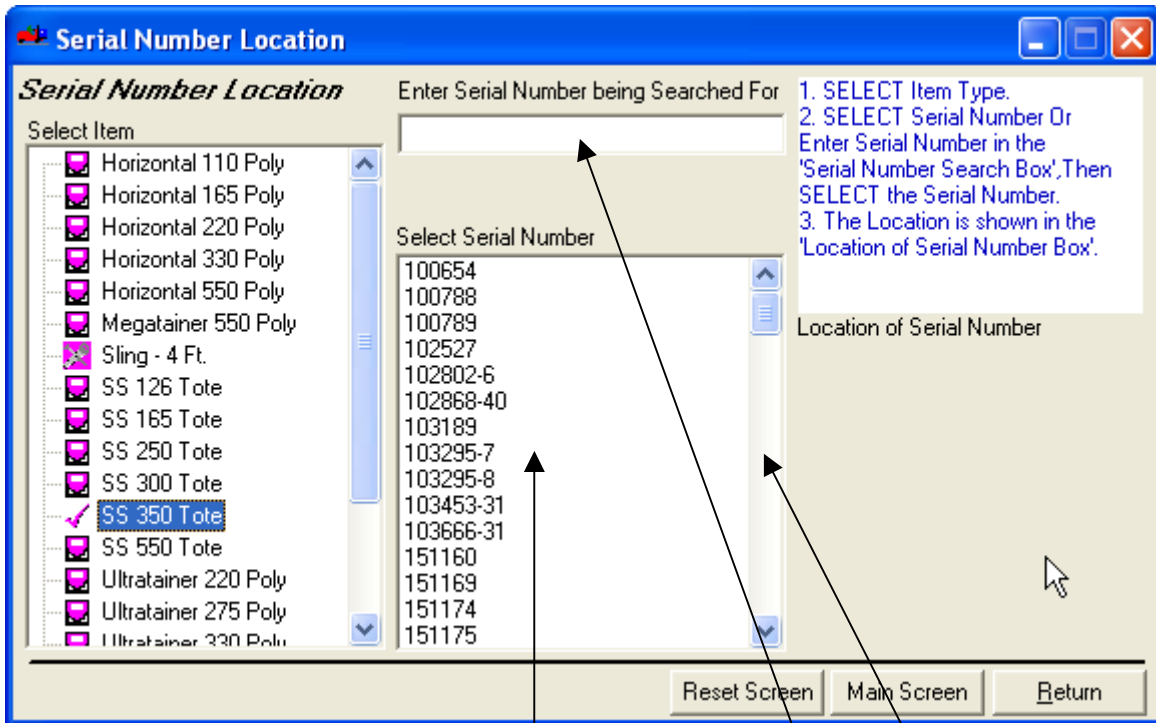

- 1) Click on the 'Find Serial Number' menu line from the 'Serial Numbers' menu on the Main Screen menu bar.

## How To Locate a Serial Number

This will display the 'Serial Number Location' screen.

- 2) Click on the appropriate Container (Item) type from the left-hand tree..

## How To Locate a Serial Number

This will display the list of serial numbers in the system for the selected item type.

Click on the serial number you would like to locate. If the list is short, use the scroll bars to find your serial number. If it is long, you can enter a search pattern in the 'Enter Serial Number...' field.

## How To Locate a Serial Number

This will display the 'Location of Serial Number' in the right hand tree.

Locating a serial number does not change any data within the system. It only provides information.