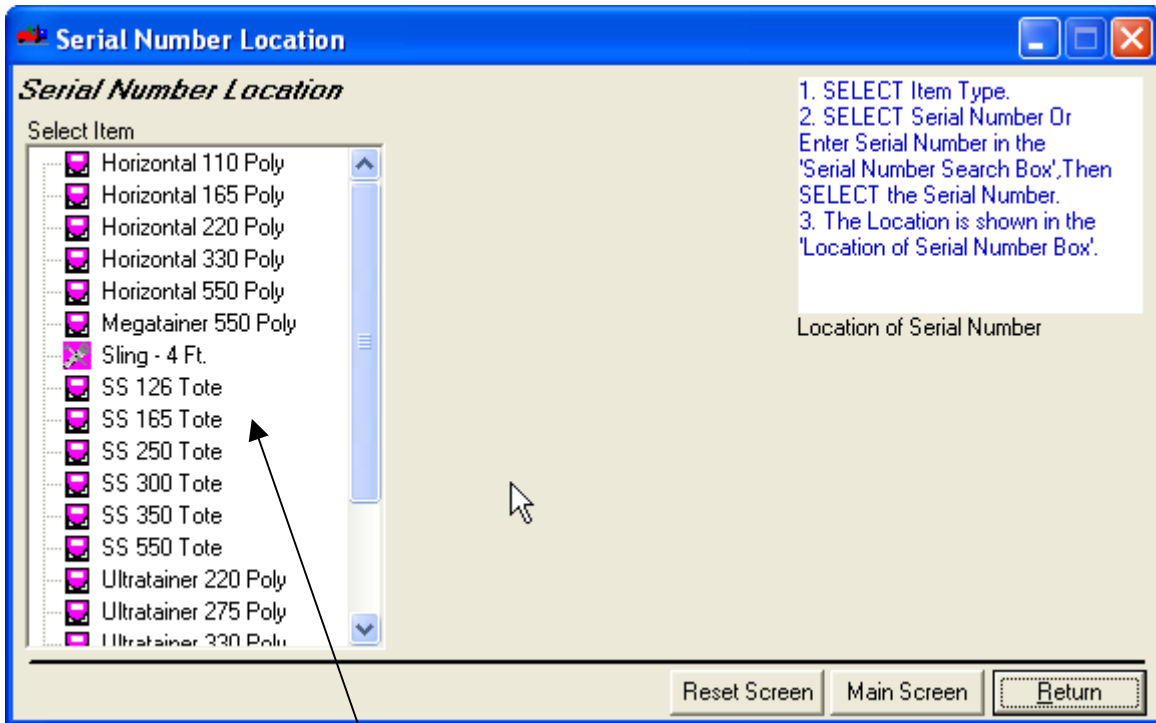

## How To Locate a Serial Number

It is sometimes useful to determine where a serial number is without moving it. When this is the case you can use the Serial Number Locate Feature. This feature only provides information. It does not add, delete or change any data in the system.

- 1) Click on the 'Find Serial Number' menu line from the 'Serial Numbers' menu on the Main Screen menu bar.

## How To Locate a Serial Number

This will display the 'Serial Number Location' screen.

- 2) Click on the appropriate Container (Item) type from the left-hand tree..