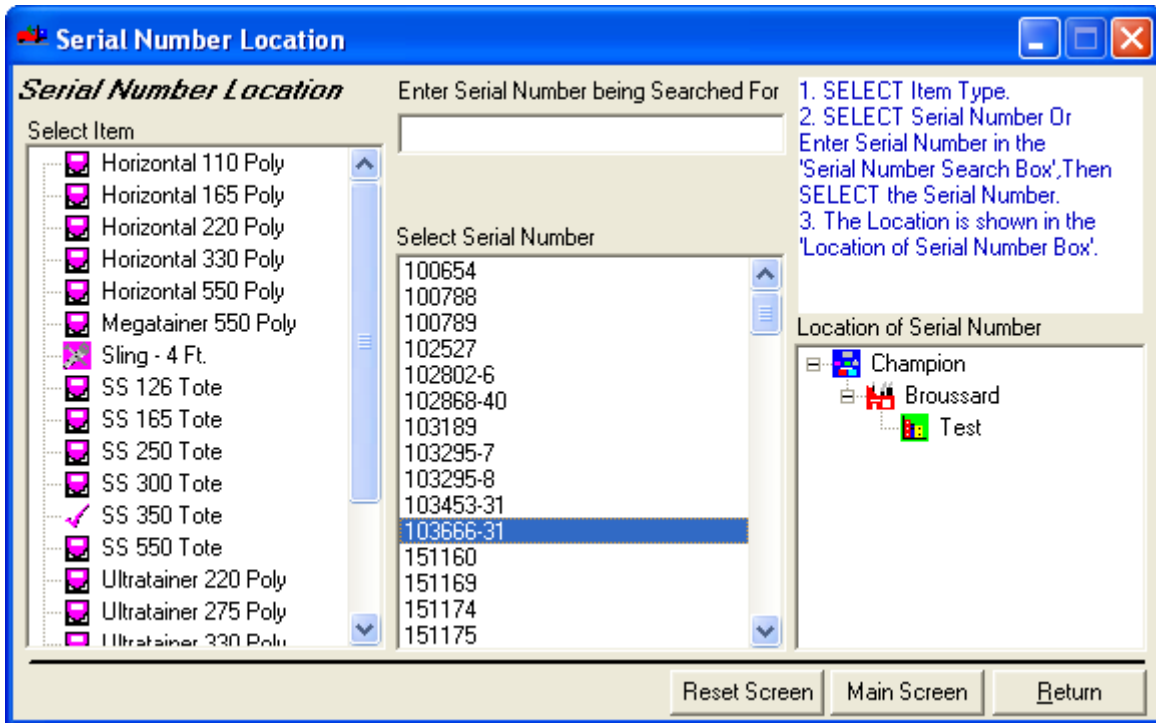

## How To Locate a Serial Number

This will display the 'Serial Number Location' screen.

- 2) Click on the appropriate Container (Item) type from the left-hand tree..

## How To Locate a Serial Number

This will display the list of serial numbers in the system for the selected item type.

Click on the serial number you would like to locate. If the list is short, use the scroll bars to find your serial number. If it is long, you can enter a search pattern in the 'Enter Serial Number...' field.

## How To Locate a Serial Number

This will display the 'Location of Serial Number' in the right hand tree.

Locating a serial number does not change any data within the system. It only provides information.