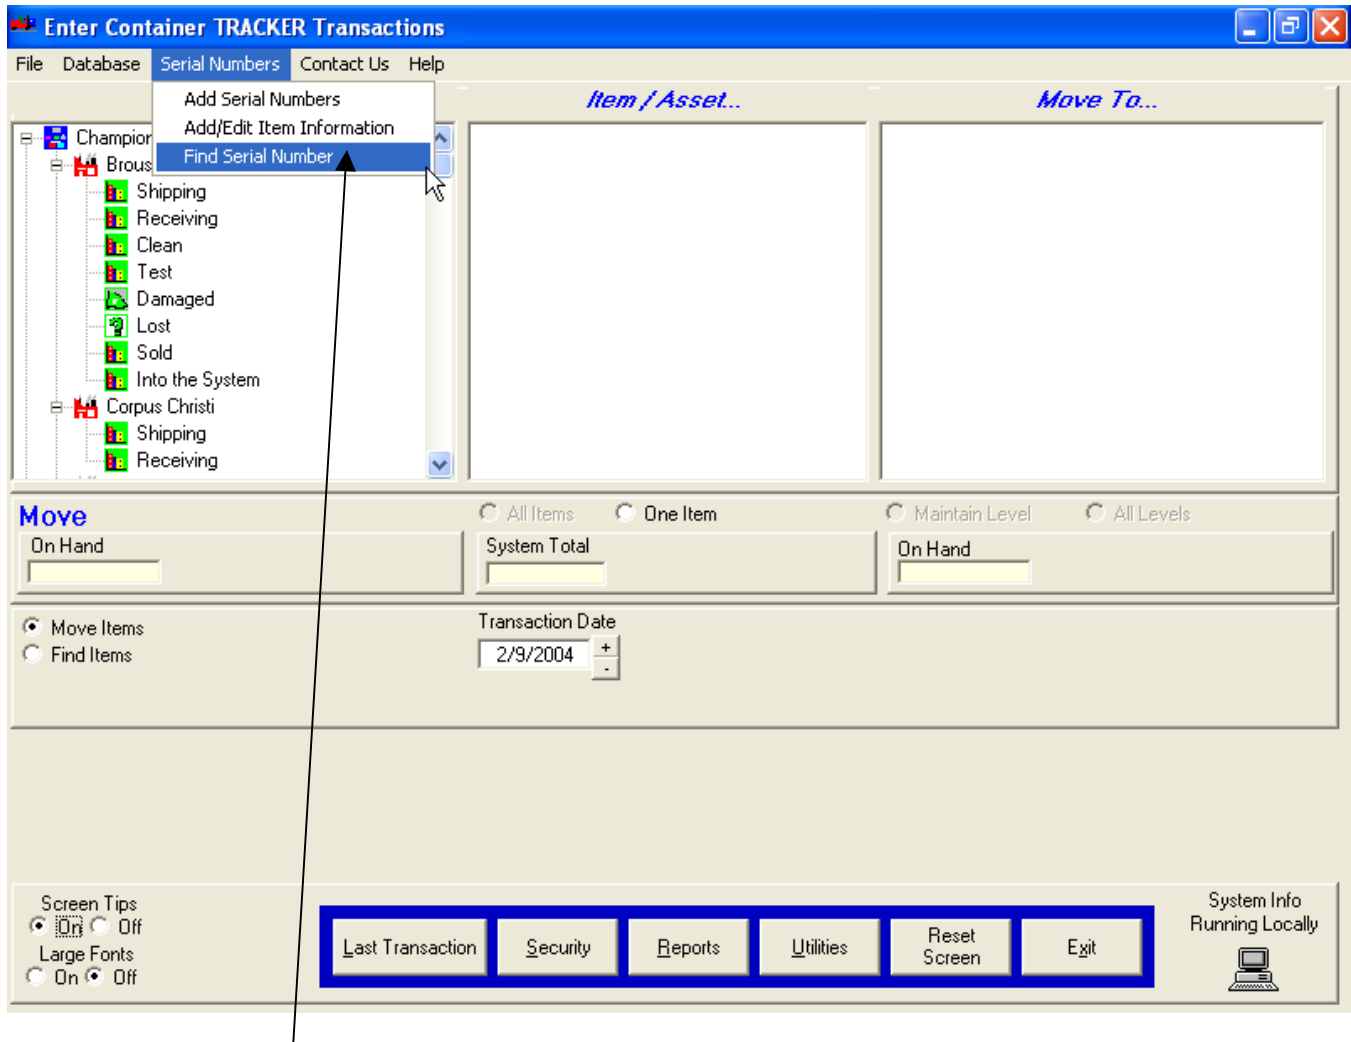

## How To Locate a Serial Number

It is sometimes useful to determine where a serial number is without moving it. When this is the case you can use the Serial Number Locate Feature. This feature only provides information. It does not add, delete or change any data in the system.

- 1) Click on the 'Find Serial Number' menu line from the 'Serial Numbers' menu on the Main Screen menu bar.

## How To Locate a Serial Number

This will display the 'Serial Number Location' screen.

- 2) Click on the appropriate Container (Item) type from the left-hand tree..

## How To Locate a Serial Number

This will display the 'Location of Serial Number' in the right hand tree.

Locating a serial number does not change any data within the system. It only provides information.